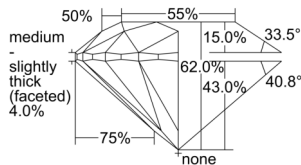

GIA®

FACSIMILE

GIA REPORT 6502278823

Verify this report at GIA.edu

GIA NATURAL DIAMOND DOSSIER®

August 27, 2024
GIA Report Number 6502278823
Shape and Cutting Style ..... Round Brilliant
Measurements ..... 4.47 - 4.49 x 2.78 mm

GRADING RESULTS

Carat Weight ..... 0.34 carat
Color Grade ..... J
Clarity Grade VS1
Cut Grade ..... Excellent

ADDITIONAL GRADING INFORMATION

Polish ..... Excellent
Symmetry ..... Excellent
Fluorescence ..... None
Clarity Characteristics..... Crystal, Pinpoint
Inscription(s): GIA 6502278823

PROPORTIONS

Profile to actual proportions

GRADING SCALES

GIA COLOR SCALE	GIA CLARITY SCALE	GIA CUT SCALE
COLOURLESS	FLAWLESS	EXCELLENT
D	INTERNALLY FLAWLESS	
E	VVS₁	VERY GOOD
F		
G	VS₁	GOOD
H		
I	SI₁	FAIR
J		
K	I₁	POOR
L		
M	I₂	
N		
O	I₃	
P		
Q		
R		
S		
T		
U		
V		
W		
X		
Y		
Z