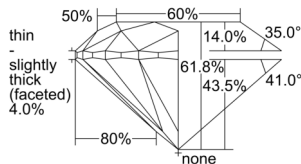

GIA®

FACSIMILE

GIA REPORT 6502278824

Verify this report at GIA.edu

GIA NATURAL DIAMOND DOSSIER®

August 27, 2024
GIA Report Number 6502278824
Shape and Cutting Style ..... Round Brilliant
Measurements ..... 4.26 - 4.29 x 2.64 mm

GRADING RESULTS

Carat Weight ..... 0.30 carat
Color Grade ..... E
Clarity Grade S11
Cut Grade ..... Excellent

ADDITIONAL GRADING INFORMATION

Polish ..... Excellent
Symmetry ..... Excellent
Fluorescence ..... None
Clarity Characteristics ..... Cloud, Indented Natural
Inscription(s): GIA 6502278824

PROPORTIONS

Profile to actual proportions