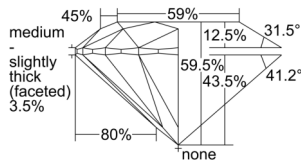

GIA®

FACSIMILE

GIA REPORT 6502279259

Verify this report at GIA.edu

GIA NATURAL DIAMOND DOSSIER®

August 29, 2024
GIA Report Number 6502279259
Shape and Cutting Style ..... Round Brilliant
Measurements ..... 4.54 - 4.55 x 2.70 mm

GRADING RESULTS

Carat Weight ..... 0.33 carat
Color Grade ..... F
Clarity Grade S11
Cut Grade ..... Excellent

ADDITIONAL GRADING INFORMATION

Polish ..... Excellent
Symmetry ..... Excellent
Fluorescence ..... Medium Blue
Clarity Characteristics ..... Crystal
Inscription(s): GIA 6502279259

PROPORTIONS

Profile to actual proportions

GRADING SCALES

GIA COLOR SCALE	GIA CLARITY SCALE	GIA CUT SCALE	
D	FLAWLESS	EXCELLENT	
E	INTERNALLY FLAWLESS		
F		VVS₁	VERY GOOD
G	VVS₂		
H	VS₁	GOOD	
I	VS₂		
J	S1₁	FAIR	
K	S1₂		
L	I₁	POOR	
M	I₂		
N	I₃		
O			
P			
Q			
R			
S			
T			
U			
V			
W			
X			
Y			
Z