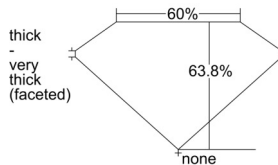

GIA®

FACSIMILE

GIA REPORT 6502279351

Verify this report at GIA.edu

GIA NATURAL DIAMOND DOSSIER®

August 27, 2024
GIA Report Number 6502279351
Shape and Cutting Style ..... Oval Brilliant
Measurements ..... 6.24 x 4.82 x 3.08 mm

GRADING RESULTS

Carat Weight ..... 0.60 carat
Color Grade ..... G
Clarity Grade SI1

ADDITIONAL GRADING INFORMATION

Polish ..... Excellent
Symmetry ..... Very Good
Fluorescence ..... Faint
Clarity Characteristics ..... Feather
Inscription(s): GIA 6502279351

PROPORTIONS

Profile not to actual proportions

GRADING SCALES

GIA COLOR SCALE		GIA CLARITY SCALE			
COLORLESS	D	VERY VERY SLIGHTLY INCLUDED	FLAWLESS		
	E		INTERNALLY FLAWLESS		
	F	VERY SLIGHTLY INCLUDED	VVS₁		
	G		VVS₂		
	H		VS₁		
	NEAR COLORLESS	I	SLIGHTLY INCLUDED	VS₂	
		J		SI₁	
		FAINT	K	INCLUDED	SI₂
			L		I₁
			M		I₂
VERT LIGHT	N	INCLUDED	I₃		
	O				
	P				
	Q				
	R				
LIGHT	S				
	T				
	U				
	V				
	W				
	Z