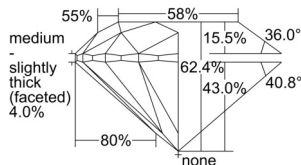

GIA®

FACSIMILE

GIA REPORT 6502280299

Verify this report at GIA.edu

GIA NATURAL DIAMOND DOSSIER®

September 02, 2024
GIA Report Number 6502280299
Shape and Cutting Style ..... Round Brilliant
Measurements ..... 5.44 - 5.47 x 3.41 mm

GRADING RESULTS

Carat Weight ..... 0.63 carat
Color Grade I
Clarity Grade VS1
Cut Grade ..... Excellent

ADDITIONAL GRADING INFORMATION

Polish ..... Excellent
Symmetry ..... Excellent
Fluorescence ..... None
Clarity Characteristics..... Crystal, Cloud, Needle, Pinpoint
Inscription(s): GIA 6502280299

PROPORTIONS

Profile to actual proportions

GRADING SCALES

GIA COLOR SCALE	GIA CLARITY SCALE	GIA CUT SCALE
COLOURLESS	FLAWLESS	EXCELLENT
D	INTERNALLY FLAWLESS	
E	VVS₁	VERY GOOD
F		
G	VVS₂	
H	VS₁	GOOD
I		
J	VS₂	
K	SI₁	FAIR
L		
M	SI₂	
N	I₁	POOR
O		
P	I₂	
Q	I₃	
R		
S		
T		
U		
V		
W		
X		
Y		
Z