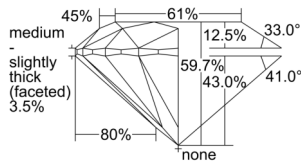

GIA®

FACSIMILE

GIA REPORT 6502280524

Verify this report at GIA.edu

GIA NATURAL DIAMOND DOSSIER®

August 28, 2024
GIA Report Number 6502280524
Shape and Cutting Style ..... Round Brilliant
Measurements ..... 4.03 - 4.05 x 2.41 mm

GRADING RESULTS

Carat Weight ..... 0.24 carat
Color Grade ..... D
Clarity Grade VS1
Cut Grade ..... Excellent

ADDITIONAL GRADING INFORMATION

Polish ..... Excellent
Symmetry ..... Excellent
Fluorescence ..... None
Clarity Characteristics ..... Cloud
Inscription(s): GIA 6502280524

PROPORTIONS

Profile to actual proportions

GRADING SCALES

GIA COLOR SCALE	GIA CLARITY SCALE	GIA CUT SCALE
D	FLAWLESS	EXCELLENT
E	FLAWLESS	
F	INTERNALLY FLAWLESS	VERY GOOD
G	FLAWLESS	
H	VVS₁	GOOD
I	VVS₂	
J	VS₁	FAIR
K	VS₂	
L	SI₁	POOR
M	SI₂	
N	I₁	
O	I₂	
P	I₃	
Q		
R		
S		
T		
U		
V		
W		
X		
Y		
Z