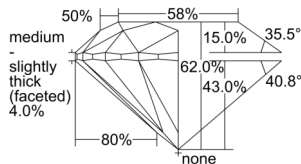

GIA®

FACSIMILE

GIA REPORT 6502280841

Verify this report at GIA.edu

GIA NATURAL DIAMOND DOSSIER®

August 28, 2024
GIA Report Number 6502280841
Shape and Cutting Style ..... Round Brilliant
Measurements ..... 4.89 - 4.90 x 3.03 mm

GRADING RESULTS

Carat Weight ..... 0.45 carat
Color Grade ..... H
Clarity Grade VS2
Cut Grade ..... Excellent

ADDITIONAL GRADING INFORMATION

Polish ..... Excellent
Symmetry ..... Excellent
Fluorescence ..... None
Clarity Characteristics ..... Crystal, Feather
Inscription(s): GIA 6502280841

PROPORTIONS

Profile to actual proportions

GRADING SCALES

GIA COLOR SCALE	GIA CLARITY SCALE	GIA CUT SCALE	
D	FLAWLESS	EXCELLENT	
E	INTERNALLY FLAWLESS		
F		VVS₁	VERY GOOD
G	VVS₂		
H	VS₁	GOOD	
I	VS₂		
J	SI₁	FAIR	
K	SI₂		
L	I₁	POOR	
M	I₂		
N	I₃		
O			
P			
Q			
R			
S			
T			
U			
V			
W			
X			
Y			
Z