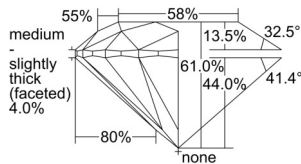

GIA®

FACSIMILE

GIA REPORT 6502281364

Verify this report at GIA.edu

GIA NATURAL DIAMOND DOSSIER®

August 26, 2024
GIA Report Number 6502281364
Shape and Cutting Style ..... Round Brilliant
Measurements ..... 5.51 - 5.54 x 3.37 mm

GRADING RESULTS

Carat Weight ..... 0.63 carat
Color Grade ..... G
Clarity Grade VS1
Cut Grade ..... Excellent

ADDITIONAL GRADING INFORMATION

Polish ..... Excellent
Symmetry ..... Excellent
Fluorescence ..... None
Clarity Characteristics ..... Cloud
Inscription(s): GIA 6502281364

PROPORTIONS

Profile to actual proportions

GRADING SCALES

GIA COLOR SCALE	GIA CLARITY SCALE	GIA CUT SCALE	
D	FLAWLESS	EXCELLENT	
E	INTERNALLY FLAWLESS		
F		VVS₁	VERY GOOD
G	VVS₂		
H	VS₁	GOOD	
I	VS₂		
J	SI₁	FAIR	
K	SI₂		
L	I₁	POOR	
M	I₂		
N	I₃		
O			
P			
Q			
R			
S			
T			
U			
V			
W			
X			
Y			
Z