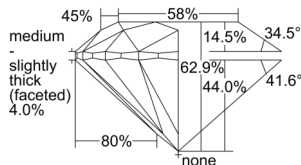

GIA®

FACSIMILE

GIA REPORT 6502281924

Verify this report at GIA.edu

GIA NATURAL DIAMOND DOSSIER®

August 28, 2024
GIA Report Number 6502281924
Shape and Cutting Style ..... Round Brilliant
Measurements ..... 5.82 - 5.84 x 3.67 mm

GRADING RESULTS

Carat Weight ..... 0.76 carat
Color Grade ..... G
Clarity Grade VS1
Cut Grade ..... Excellent

ADDITIONAL GRADING INFORMATION

Polish ..... Excellent
Symmetry ..... Excellent
Fluorescence ..... None
Clarity Characteristics ..... Cloud, Needle
Inscription(s): GIA 6502281924

PROPORTIONS

Profile to actual proportions

GRADING SCALES

GIA COLOR SCALE	GIA CLARITY SCALE	GIA CUT SCALE	
D	FLAWLESS	EXCELLENT	
E	INTERNALLY FLAWLESS		
F		VVS₁	VERY GOOD
G	VVS₂		
H	VS₁	GOOD	
I	VS₂		
J	SI₁	FAIR	
K	SI₂		
L	I₁	POOR	
M	I₂		
N	I₃		
O			
P			
Q			
R			
S			
T			
U			
V			
W			
X			
Y			
Z