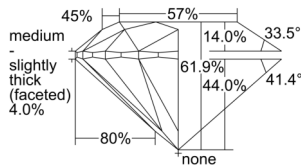

GIA®

FACSIMILE

GIA REPORT 6502283439

Verify this report at GIA.edu

GIA NATURAL DIAMOND DOSSIER®

August 28, 2024
GIA Report Number 6502283439
Shape and Cutting Style ..... Round Brilliant
Measurements ..... 5.70 - 5.72 x 3.54 mm

GRADING RESULTS

Carat Weight ..... 0.70 carat
Color Grade ..... J
Clarity Grade VS2
Cut Grade ..... Excellent

ADDITIONAL GRADING INFORMATION

Polish ..... Excellent
Symmetry ..... Excellent
Fluorescence ..... None
Clarity Characteristics ..... Cloud, Crystal
Inscription(s): GIA 6502283439

PROPORTIONS

Profile to actual proportions

GRADING SCALES

GIA COLOR SCALE	GIA CLARITY SCALE	GIA CUT SCALE	
D	FLAWLESS	EXCELLENT	
E	INTERNALLY FLAWLESS		
F		VVS₁	VERY GOOD
G	VVS₂		
H	VS₁	GOOD	
I	VS₂		
J	SI₁	FAIR	
K	SI₂		
L	I₁	POOR	
M	I₂		
N	I₃		
O			
P			
Q			
R			
S			
T			
U			
V			
W			
X			
Y			
Z