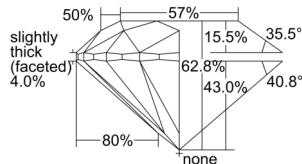

GIA®

FACSIMILE

GIA REPORT 6502283799

Verify this report at GIA.edu

GIA NATURAL DIAMOND DOSSIER®

August 28, 2024
GIA Report Number 6502283799
Shape and Cutting Style ..... Round Brilliant
Measurements ..... 6.25 - 6.29 x 3.94 mm

GRADING RESULTS

Carat Weight ..... 0.96 carat
Color Grade ..... G
Clarity Grade VVS1
Cut Grade ..... Excellent

ADDITIONAL GRADING INFORMATION

Polish ..... Excellent
Symmetry ..... Excellent
Fluorescence ..... None
Clarity Characteristics ..... Cavity, Feather
Inscription(s): GIA 6502283799

PROPORTIONS

Profile to actual proportions

GRADING SCALES

GIA COLOR SCALE

COLORED	D
	E
	F
	G
	H
	I
	J
NEAR COLORLESS	K
	L
	M
Faint	N
	O
	P
	Q
	R
	S
	T
	U
	V
	W
	X
	Y
Light	Z

GIA CLARITY SCALE

FLAWLESS	INTERNAL FLAWLESS	
		FLAWLESS
VERY VERY SLIGHTLY INCLUDED	VVS₁	
	VVS₂	
VERY SLIGHTLY INCLUDED	VS₁	
	VS₂	
SLIGHTLY INCLUDED	SI₁	
	SI₂	
INCLUDED	I₁	
	I₂	
	I₃	

GIA CUT SCALE

EXCELLENT
VERY GOOD
GOOD
FAIR
POOR