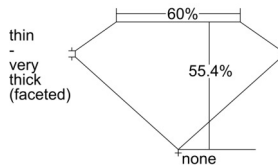

GIA®

FACSIMILE

GIA REPORT 6502284760

Verify this report at GIA.edu

GIA NATURAL DIAMOND DOSSIER®

August 27, 2024
GIA Report Number 6502284760
Shape and Cutting Style ..... Heart Brilliant
Measurements ..... 4.87 x 5.40 x 2.99 mm

GRADING RESULTS

Carat Weight ..... 0.46 carat
Color Grade ..... F
Clarity Grade VS1

ADDITIONAL GRADING INFORMATION

Polish ..... Excellent
Symmetry ..... Very Good
Fluorescence ..... None
Clarity Characteristics..... Cloud, Feather, Cavity
Inscription(s): GIA 6502284760

PROPORTIONS

Profile not to actual proportions

GRADING SCALES

GIA COLOR SCALE		GIA CLARITY SCALE		
COLORLESS	D	VERY VERY SLIGHTLY INCLUDED	FLAWLESS	
	E		INTERNALLY FLAWLESS	
	F		VVS₁	
	NEAR COLORLESS	G	VVS₂	
		H	VERY SLIGHTLY INCLUDED	VS₁
		I		VS₂
		J	SLIGHTLY INCLUDED	SI₁
	K	SI₂		
	L	INCLUDED		I₁
	M		I₂	
N	I₃			
FAINT	O			
	P			
	Q			
	R			
	S			
	T			
VERT LIGHT	U			
	V			
	W			
	X			
LIGHT	Y			
	Z