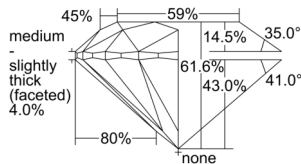

GIA®

FACSIMILE

GIA REPORT 6502286571

Verify this report at GIA.edu

GIA NATURAL DIAMOND DOSSIER®

August 30, 2024
GIA Report Number 6502286571
Shape and Cutting Style ..... Round Brilliant
Measurements ..... 5.76 - 5.79 x 3.56 mm

GRADING RESULTS

Carat Weight ..... 0.73 carat
Color Grade ..... E
Clarity Grade VVS1
Cut Grade ..... Excellent

ADDITIONAL GRADING INFORMATION

Polish ..... Excellent
Symmetry ..... Excellent
Fluorescence ..... Faint
Clarity Characteristics..... Pinpoint, Surface Graining
Inscription(s): GIA 6502286571

PROPORTIONS

Profile to actual proportions

GRADING SCALES

GIA COLOR SCALE	GIA CLARITY SCALE	GIA CUT SCALE	
D	FLAWLESS	EXCELLENT	
E	INTERNALLY FLAWLESS		
F		VVS₁	VERY GOOD
G	VVS₂		
H	VS₁	GOOD	
I	VS₂		
J	SI₁	FAIR	
K	SI₂		
L	I₁	POOR	
M	I₂		
N	I₃		
O			
P			
Q			
R			
S			
T			
U			
V			
W			
X			
Y			
Z