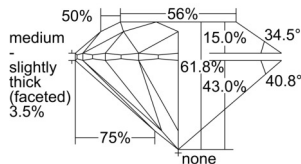

GIA®

FACSIMILE

GIA REPORT 6502286789

Verify this report at GIA.edu

GIA NATURAL DIAMOND DOSSIER®

August 27, 2024
GIA Report Number 6502286789
Shape and Cutting Style ..... Round Brilliant
Measurements ..... 4.37 - 4.40 x 2.71 mm

GRADING RESULTS

Carat Weight ..... 0.32 carat
Color Grade ..... G
Clarity Grade S11
Cut Grade ..... Excellent

ADDITIONAL GRADING INFORMATION

Polish ..... Excellent
Symmetry ..... Excellent
Fluorescence ..... None
Clarity Characteristics ..... Feather, Cloud
Inscription(s): GIA 6502286789

PROPORTIONS

Profile to actual proportions

GRADING SCALES

GIA COLOR SCALE	GIA CLARITY SCALE	GIA CUT SCALE	
D	FLAWLESS	EXCELLENT	
E	INTERNALLY FLAWLESS		
F		VVS₁	VERY GOOD
G	VVS₂		
H	VS₁	GOOD	
I	VS₂		
J	S1₁	FAIR	
K	S1₂		
L	I₁	POOR	
M	I₂		
N	I₃		
O			
P			
Q			
R			
S			
T			
U			
V			
W			
X			
Y			
Z