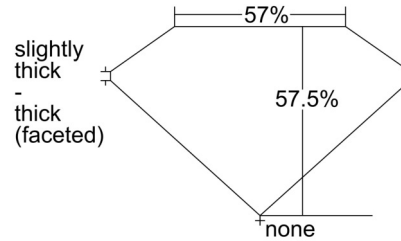

PROPORTIONS

Profile not to actual proportions