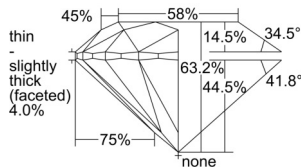

GIA®

FACSIMILE

GIA REPORT 6502290421

Verify this report at GIA.edu

GIA NATURAL DIAMOND DOSSIER®

August 28, 2024
GIA Report Number 6502290421
Shape and Cutting Style ..... Round Brilliant
Measurements ..... 4.24 - 4.28 x 2.69 mm

GRADING RESULTS

Carat Weight ..... 0.30 carat
Color Grade ..... F
Clarity Grade SI2
Cut Grade ..... Excellent

ADDITIONAL GRADING INFORMATION

Polish ..... Excellent
Symmetry ..... Excellent
Fluorescence ..... Faint
Clarity Characteristics ..... Crystal
Inscription(s): GIA 6502290421

PROPORTIONS

Profile to actual proportions

GRADING SCALES

GIA COLOR SCALE	GIA CLARITY SCALE	GIA CUT SCALE	
D	FLAWLESS	EXCELLENT	
E	INTERNALLY FLAWLESS		
F		VVS₁	VERY GOOD
G	VVS₂		
H	VS₁	GOOD	
I	VS₂		
J	SI₁	FAIR	
K	SI₂		
L	I₁	POOR	
M	I₂		
N	I₃		
O			
P			
Q			
R			
S			
T			
U			
V			
W			
X			
Y			
Z