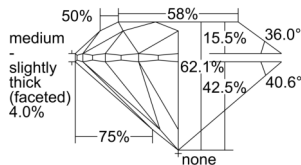

GIA®

FACSIMILE

GIA REPORT 6502290931

Verify this report at GIA.edu

GIA NATURAL DIAMOND DOSSIER®

August 27, 2024
GIA Report Number 6502290931
Shape and Cutting Style ..... Round Brilliant
Measurements ..... 5.05 - 5.08 x 3.15 mm

GRADING RESULTS

Carat Weight ..... 0.50 carat
Color Grade I
Clarity Grade VVS1
Cut Grade ..... Excellent

ADDITIONAL GRADING INFORMATION

Polish ..... Excellent
Symmetry ..... Excellent
Fluorescence ..... None
Clarity Characteristics..... Pinpoint, Internal Graining
Inscription(s): GIA 6502290931

PROPORTIONS

Profile to actual proportions

GRADING SCALES

GIA COLOR SCALE	GIA CLARITY SCALE	GIA CUT SCALE	
D	FLAWLESS	EXCELLENT	
E	INTERNALLY FLAWLESS		
F		VVS₁	VERY GOOD
G	VVS₂		
H	VS₁	GOOD	
I	VS₂		
J	SI₁	FAIR	
K	SI₂		
L	I₁	POOR	
M			
N	I₂		
O			
P	I₃		
Q			
R			
S			
T			
U			
V			
W			
X			
Y			
Z