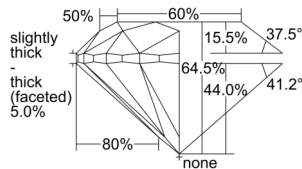

GIA®

FACSIMILE

GIA REPORT 6502292791

Verify this report at GIA.edu

GIA NATURAL DIAMOND DOSSIER®

September 02, 2024
GIA Report Number 6502292791
Shape and Cutting Style ..... Round Brilliant
Measurements ..... 5.51 - 5.60 x 3.58 mm

GRADING RESULTS

Carat Weight ..... 0.71 carat
Color Grade ..... J
Clarity Grade VS1
Cut Grade ..... Good

ADDITIONAL GRADING INFORMATION

Polish ..... Excellent
Symmetry ..... Good
Fluorescence ..... Faint
Clarity Characteristics..... Crystal, Needle, Pinpoint
Inscription(s): GIA 6502292791

PROPORTIONS

Profile to actual proportions