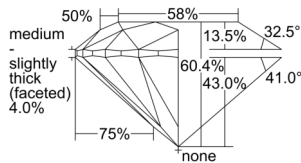

GIA®

FACSIMILE

GIA REPORT 6502296081

Verify this report at GIA.edu

GIA NATURAL DIAMOND DOSSIER®

September 02, 2024
GIA Report Number 6502296081
Shape and Cutting Style ..... Round Brilliant
Measurements ..... 5.72 - 5.75 x 3.46 mm

GRADING RESULTS

Carat Weight ..... 0.70 carat
Color Grade ..... E
Clarity Grade VS2
Cut Grade ..... Excellent

ADDITIONAL GRADING INFORMATION

Polish ..... Excellent
Symmetry ..... Excellent
Fluorescence ..... Faint
Clarity Characteristics..... Crystal, Feather, Cavity
Inscription(s): GIA 6502296081

PROPORTIONS

Profile to actual proportions

GRADING SCALES

GIA COLOR SCALE	GIA CLARITY SCALE	GIA CUT SCALE	
D	FLAWLESS	EXCELLENT	
E	INTERNALLY FLAWLESS		
F		VVS₁	VERY GOOD
G	VVS₂		
H	VS₁	GOOD	
I	VS₂		
J	SI₁	FAIR	
K	SI₂		
L	I₁	POOR	
M	I₂		
N	I₃		
O			
P			
Q			
R			
S			
T			
U			
V			
W			
X			
Y			
Z