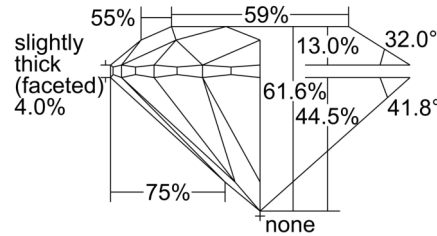

GIA REPORT
6502296085

Verify this report at GIA.edu

FACSIMILE

This is a digital representation of the original GIA Report. This representation might not be accepted in lieu of the original GIA Report in certain circumstances. The original GIA Report includes certain security features which are not reproducible on this facsimile.

GIA NATURAL DIAMOND GRADING REPORT

August 28, 2024
GIA Report Number 6502296085
Shape and Cutting Style ..... Round Brilliant
Measurements ..... 7.34 - 7.37 x 4.53 mm

GRADING RESULTS

Carat Weight ..... 1.51 carat
Color Grade ..... G
Clarity Grade SI1
Cut Grade ..... Excellent

ADDITIONAL GRADING INFORMATION

Polish ..... Excellent
Symmetry ..... Excellent
Fluorescence ..... None
Inscription(s): GIA 6502296085

PROPORTIONS

Profile to actual proportions