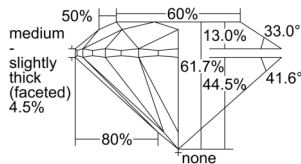

GIA®

FACSIMILE

GIA REPORT 6502297870

Verify this report at GIA.edu

GIA NATURAL DIAMOND DOSSIER®

September 06, 2024
GIA Report Number 6502297870
Shape and Cutting Style ..... Round Brilliant
Measurements ..... 5.09 - 5.11 x 3.15 mm

GRADING RESULTS

Carat Weight ..... 0.50 carat
Color Grade ..... G
Clarity Grade S11
Cut Grade ..... Excellent

ADDITIONAL GRADING INFORMATION

Polish ..... Excellent
Symmetry ..... Excellent
Fluorescence ..... None
Clarity Characteristics ..... Cloud, Indented Natural
Inscription(s): GIA 6502297870

PROPORTIONS

Profile to actual proportions

GRADING SCALES

GIA COLOR SCALE	GIA CLARITY SCALE	GIA CUT SCALE	
D	FLAWLESS	EXCELLENT	
E	INTERNALLY FLAWLESS		
F		VVS₁	VERY GOOD
G	VVS₂		
H	VS₁	GOOD	
I	VS₂		
J	S1₁	FAIR	
K	S1₂		
L	I₁	POOR	
M	I₂		
N	I₃		
O			
P			
Q			
R			
S			
T			
U			
V			
W			
X			
Y			
Z