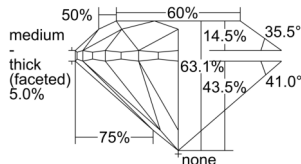

GIA®

FACSIMILE

GIA NATURAL DIAMOND DOSSIER®

August 28, 2024
GIA Report Number 6502298460
Shape and Cutting Style ..... Round Brilliant
Measurements ..... 5.25 - 5.32 x 3.34 mm

GRADING RESULTS

Carat Weight ..... 0.60 carat
Color Grade I
Clarity Grade VS1
Cut Grade ..... Very Good

ADDITIONAL GRADING INFORMATION

Polish ..... Very Good
Symmetry ..... Very Good
Fluorescence ..... Medium Blue
Clarity Characteristics..... Crystal, Indented Natural, Pinpoint
Inspection(s): GIA 6502298460

GIA REPORT 6502298460

Verify this report at GIA.edu

PROPORTIONS

Profile to actual proportions

GRADING SCALES

GIA COLOR SCALE	GIA CLARITY SCALE	GIA CUT SCALE	
D	FLAWLESS	EXCELLENT	
E	INTERNALLY FLAWLESS		
F		VVS₁	VERY GOOD
G	VVS₂		
H	VS₁	GOOD	
I	VS₂		
J	SI₁	FAIR	
K	SI₂		
L	I₁	POOR	
M			
N			
O	I₂		
P			
Q	I₃		
R			
S			
T			
U			
V			
W			
X			
Y			
Z