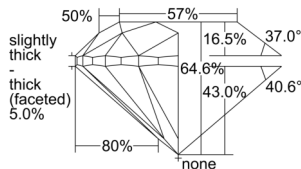

GIA®

FACSIMILE

GIA REPORT 6502298946

Verify this report at GIA.edu

GIA NATURAL DIAMOND DOSSIER®

August 30, 2024
GIA Report Number 6502298946
Shape and Cutting Style ..... Round Brilliant
Measurements ..... 4.77 - 4.84 x 3.10 mm

GRADING RESULTS

Carat Weight ..... 0.46 carat
Color Grade ..... E
Clarity Grade VS2
Cut Grade ..... Very Good

ADDITIONAL GRADING INFORMATION

Polish ..... Excellent
Symmetry ..... Very Good
Fluorescence ..... None
Clarity Characteristics..... Crystal, Cloud
Inscription(s): GIA 6502298946

PROPORTIONS

GRADING SCALES

GIA COLOR SCALE	GIA CLARITY SCALE	GIA CUT SCALE	
D	FLAWLESS	EXCELLENT	
E	INTERNALLY FLAWLESS		
F		VVS₁	VERY GOOD
G	VVS₂		
H	VS₁	GOOD	
I	VS₂		
J	SI₁	FAIR	
K	SI₂		
L	I₁	POOR	
M	I₂		
N	I₃		
O			
P			
Q			
R			
S			
T			
U			
V			
W			
X			
Y			
Z