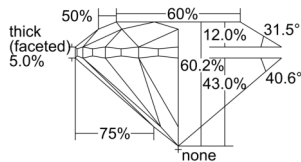

GIA®

FACSIMILE

GIA REPORT 6502299754

Verify this report at GIA.edu

GIA NATURAL DIAMOND DOSSIER®

August 30, 2024
GIA Report Number 6502299754
Shape and Cutting Style ..... Round Brilliant
Measurements ..... 5.06 - 5.12 x 3.06 mm

GRADING RESULTS

Carat Weight ..... 0.50 carat
Color Grade ..... G
Clarity Grade S11
Cut Grade ..... Very Good

ADDITIONAL GRADING INFORMATION

Polish ..... Excellent
Symmetry ..... Very Good
Fluorescence ..... None
Clarity Characteristics..... Crystal, Feather, Cloud
Inscription(s): GIA 6502299754

PROPORTIONS

Profile to actual proportions

GRADING SCALES

GIA COLOR SCALE	GIA CLARITY SCALE	GIA CUT SCALE	
D	FLAWLESS	EXCELLENT	
E	INTERNALLY FLAWLESS		
F		VVS₁	VERY GOOD
G	VVS₂		
H	VS₁	GOOD	
I	VS₂		
J	S1₁	FAIR	
K	S1₂		
L	I₁	POOR	
M	I₂		
N	I₃		
O			
P			
Q			
R			
S			
T			
U			
V			
W			
X			
Y			
Z