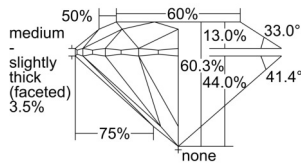

GIA®

FACSIMILE

GIA REPORT 6502302159

Verify this report at GIA.edu

GIA NATURAL DIAMOND DOSSIER®

August 28, 2024
GIA Report Number 6502302159
Shape and Cutting Style ..... Round Brilliant
Measurements ..... 5.51 - 5.55 x 3.34 mm

GRADING RESULTS

Carat Weight ..... 0.63 carat
Color Grade ..... G
Clarity Grade VVS1
Cut Grade ..... Excellent

ADDITIONAL GRADING INFORMATION

Polish ..... Excellent
Symmetry ..... Excellent
Fluorescence ..... Medium Blue
Clarity Characteristics ..... Pinpoint
Inscription(s): GIA 6502302159

PROPORTIONS

Profile to actual proportions

GRADING SCALES

GIA COLOR SCALE	GIA CLARITY SCALE	GIA CUT SCALE	
D	FLAWLESS	EXCELLENT	
E	INTERNALLY FLAWLESS		
F		VVS₁	VERY GOOD
G	VVS₂		
H	VS₁	GOOD	
I	VS₂		
J	SI₁	FAIR	
K	SI₂		
L	I₁	POOR	
M	I₂		
N	I₃		
O			
P			
Q			
R			
S			
T			
U			
V			
W			
X			
Y			
Z