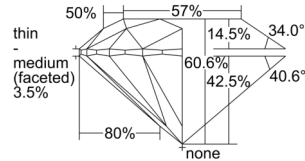

GIA®

FACSIMILE

GIA REPORT 6502303057

Verify this report at GIA.edu

GIA NATURAL DIAMOND DOSSIER®

August 28, 2024
GIA Report Number 6502303057
Shape and Cutting Style ..... Round Brilliant
Measurements ..... 4.63 - 4.66 x 2.81 mm

GRADING RESULTS

Carat Weight ..... 0.37 carat
Color Grade I
Clarity Grade S11
Cut Grade ..... Excellent

ADDITIONAL GRADING INFORMATION

Polish ..... Excellent
Symmetry ..... Excellent
Fluorescence ..... None
Clarity Characteristics..... Crystal, Cloud, Feather
Inscription(s): GIA 6502303057

PROPORTIONS

Profile to actual proportions

GRADING SCALES

GIA COLOR SCALE	GIA CLARITY SCALE	GIA CUT SCALE	
D	FLAWLESS	EXCELLENT	
E	INTERNALLY FLAWLESS		
F		VVS₁	VERY GOOD
G	VVS₂		
H	VS₁	GOOD	
I	VS₂		
J	S1₁	FAIR	
K	S1₂		
L	I₁	POOR	
M	I₂		
N	I₃		
O			
P			
Q			
R			
S			
T			
U			
V			
W			
X			
Y			
Z