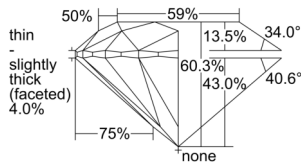

GIA®

FACSIMILE

GIA REPORT 6502303201

Verify this report at GIA.edu

GIA NATURAL DIAMOND DOSSIER®

August 28, 2024
GIA Report Number 6502303201
Shape and Cutting Style ..... Round Brilliant
Measurements ..... 5.12 - 5.14 x 3.09 mm

GRADING RESULTS

Carat Weight ..... 0.50 carat
Color Grade ..... J
Clarity Grade VS1
Cut Grade ..... Excellent

ADDITIONAL GRADING INFORMATION

Polish ..... Excellent
Symmetry ..... Excellent
Fluorescence ..... None
Clarity Characteristics..... Crystal, Indented Natural, Needle, Pinpoint

Inscription(s): GIA 6502303201

PROPORTIONS

Profile to actual proportions