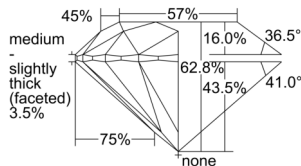

GIA®

FACSIMILE

GIA REPORT 6502304051

Verify this report at GIA.edu

GIA NATURAL DIAMOND DOSSIER®

August 30, 2024
GIA Report Number 6502304051
Shape and Cutting Style ..... Round Brilliant
Measurements ..... 6.14 - 6.18 x 3.87 mm

GRADING RESULTS

Carat Weight ..... 0.91 carat
Color Grade ..... F
Clarity Grade VS1
Cut Grade ..... Excellent

ADDITIONAL GRADING INFORMATION

Polish ..... Excellent
Symmetry ..... Excellent
Fluorescence ..... Faint
Clarity Characteristics ..... Crystal
Inscription(s): GIA 6502304051

PROPORTIONS

Profile to actual proportions

GRADING SCALES

GIA COLOR SCALE	GIA CLARITY SCALE	GIA CUT SCALE	
D	FLAWLESS	EXCELLENT	
E	INTERNALLY FLAWLESS		
F		VVS₁	VERY GOOD
G	VVS₂		
H	VS₁	GOOD	
I	VS₂		
J	SI₁	FAIR	
K	SI₂		
L	I₁	POOR	
M	I₂		
N	I₃		
O			
P			
Q			
R			
S			
T			
U			
V			
W			
X			
Y			
Z