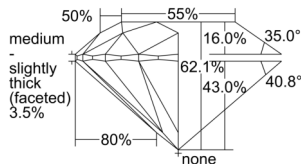

GIA®

FACSIMILE

GIA REPORT 6502304701

Verify this report at GIA.edu

GIA NATURAL DIAMOND DOSSIER®

August 28, 2024
GIA Report Number 6502304701
Shape and Cutting Style ..... Round Brilliant
Measurements ..... 4.51 - 4.54 x 2.81 mm

GRADING RESULTS

Carat Weight ..... 0.35 carat
Color Grade ..... G
Clarity Grade S11
Cut Grade ..... Excellent

ADDITIONAL GRADING INFORMATION

Polish ..... Excellent
Symmetry ..... Excellent
Fluorescence ..... None
Clarity Characteristics ..... Feather, Crystal
Inscription(s): GIA 6502304701

PROPORTIONS

Profile to actual proportions

GRADING SCALES

GIA COLOR SCALE	GIA CLARITY SCALE	GIA CUT SCALE	
D	FLAWLESS	EXCELLENT	
E	INTERNALLY FLAWLESS		
F		VVS₁	VERY GOOD
G	VVS₂		
H	VS₁	GOOD	
I	VS₂		
J	S1₁	FAIR	
K	S1₂		
L	I₁	POOR	
M	I₂		
N	I₃		
O			
P			
Q			
R			
S			
T			
U			
V			
W			
X			
Y			
Z