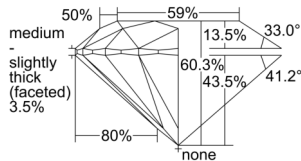

GIA®

FACSIMILE

GIA REPORT 6502305444

Verify this report at GIA.edu

GIA NATURAL DIAMOND DOSSIER®

August 29, 2024
GIA Report Number 6502305444
Shape and Cutting Style ..... Round Brilliant
Measurements ..... 4.38 - 4.40 x 2.65 mm

GRADING RESULTS

Carat Weight ..... 0.31 carat
Color Grade ..... E
Clarity Grade VS2
Cut Grade ..... Excellent

ADDITIONAL GRADING INFORMATION

Polish ..... Excellent
Symmetry ..... Excellent
Fluorescence ..... Faint
Clarity Characteristics ..... Feather, Cavity
Inscription(s): GIA 6502305444

PROPORTIONS

Profile to actual proportions

GRADING SCALES

GIA COLOR SCALE	GIA CLARITY SCALE	GIA CUT SCALE
D	FLAWLESS	EXCELLENT
E	FLAWLESS	
F	INTERNALLY FLAWLESS	VERY GOOD
G	FLAWLESS	
H	VVS₁	GOOD
I	VVS₂	
J	VS₁	FAIR
K	VS₂	
L	SI₁	POOR
M	SI₂	
N	I₁	
O	I₂	
P	I₃	
Q		
R		
S		
T		
U		
V		
W		
X		
Y		
Z