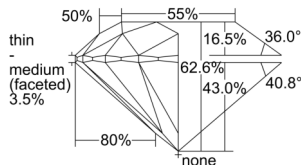

GIA®

FACSIMILE

GIA REPORT 6502305724

Verify this report at GIA.edu

GIA NATURAL DIAMOND DOSSIER®

August 28, 2024
GIA Report Number 6502305724
Shape and Cutting Style ..... Round Brilliant
Measurements ..... 4.27 - 4.30 x 2.68 mm

GRADING RESULTS

Carat Weight ..... 0.30 carat
Color Grade ..... D
Clarity Grade S11
Cut Grade ..... Excellent

ADDITIONAL GRADING INFORMATION

Polish ..... Excellent
Symmetry ..... Excellent
Fluorescence ..... None
Clarity Characteristics..... Crystal, Cloud, Feather
Inscription(s): GIA 6502305724

PROPORTIONS

Profile to actual proportions