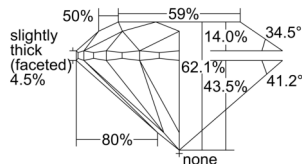

GIA®

FACSIMILE

GIA NATURAL DIAMOND DOSSIER®

August 29, 2024
GIA Report Number 6502309481
Shape and Cutting Style ..... Round Brilliant
Measurements ..... 4.60 - 4.62 x 2.86 mm

GRADING RESULTS

Carat Weight ..... 0.38 carat
Color Grade I
Clarity Grade S11
Cut Grade ..... Excellent

ADDITIONAL GRADING INFORMATION

Polish ..... Excellent
Symmetry ..... Excellent
Fluorescence ..... None
Clarity Characteristics ..... Crystal, Cloud
Inscription(s): GIA 6502309481

GIA REPORT 6502309481

Verify this report at GIA.edu

PROPORTIONS

Profile to actual proportions