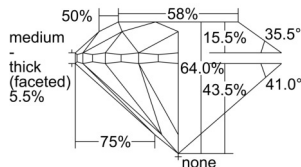

GIA®

FACSIMILE

GIA REPORT 6502309641

Verify this report at GIA.edu

GIA NATURAL DIAMOND DOSSIER®

August 29, 2024
GIA Report Number 6502309641
Shape and Cutting Style ..... Round Brilliant
Measurements ..... 4.19 - 4.21 x 2.69 mm

GRADING RESULTS

Carat Weight ..... 0.30 carat
Color Grade ..... H
Clarity Grade S11
Cut Grade ..... Very Good

ADDITIONAL GRADING INFORMATION

Polish ..... Very Good
Symmetry ..... Very Good
Fluorescence ..... None
Clarity Characteristics..... Crystal, Cloud, Cavity
Inspection(s): GIA 6502309641

PROPORTIONS

Profile to actual proportions

GRADING SCALES

GIA COLOR SCALE	GIA CLARITY SCALE	GIA CUT SCALE	
D	FLAWLESS	EXCELLENT	
E	INTERNALLY FLAWLESS		
F		VVS₁	VERY GOOD
G	VVS₂		
H	VS₁	GOOD	
I	VS₂		
J	S1₁	FAIR	
K	S1₂		
L	I₁	POOR	
M	I₂		
N	I₃		
O			
P			
Q			
R			
S			
T			
U			
V			
W			
X			
Y			
Z