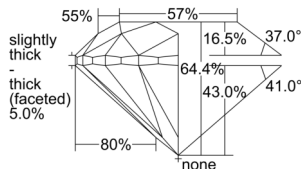

GIA®

FACSIMILE

GIA REPORT 6502310924

Verify this report at GIA.edu

GIA NATURAL DIAMOND DOSSIER®

August 29, 2024
GIA Report Number 6502310924
Shape and Cutting Style ..... Round Brilliant
Measurements ..... 4.17 - 4.20 x 2.70 mm

GRADING RESULTS

Carat Weight ..... 0.30 carat
Color Grade ..... D
Clarity Grade S11
Cut Grade ..... Very Good

ADDITIONAL GRADING INFORMATION

Polish ..... Excellent
Symmetry ..... Very Good
Fluorescence ..... None
Clarity Characteristics ..... Cloud
Inscription(s): GIA 6502310924

PROPORTIONS

Profile to actual proportions

GRADING SCALES

GIA COLOR SCALE	GIA CLARITY SCALE	GIA CUT SCALE	
D	FLAWLESS	EXCELLENT	
E	INTERNALLY FLAWLESS		
F		VVS₁	VERY GOOD
G	VVS₂		
H	VS₁	GOOD	
I	VS₂		
J	S1₁	FAIR	
K	S1₂		
L	I₁	POOR	
M	I₂		
N	I₃		
O			
P			
Q			
R			
S			
T			
U			
V			
W			
X			
Y			
Z