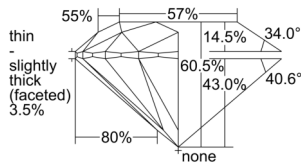

GIA®

FACSIMILE

GIA REPORT 6502311557

Verify this report at GIA.edu

GIA NATURAL DIAMOND DOSSIER®

August 29, 2024
GIA Report Number 6502311557
Shape and Cutting Style ..... Round Brilliant
Measurements ..... 5.97 - 6.00 x 3.62 mm

GRADING RESULTS

Carat Weight ..... 0.80 carat
Color Grade I
Clarity Grade VS2
Cut Grade ..... Excellent

ADDITIONAL GRADING INFORMATION

Polish ..... Excellent
Symmetry ..... Excellent
Fluorescence ..... None
Clarity Characteristics.. Crystal, Cloud, Feather, Indented Natural
Inscription(s): GIA 6502311557

PROPORTIONS

Profile to actual proportions

GRADING SCALES

GIA COLOR SCALE	GIA CLARITY SCALE	GIA CUT SCALE	
D	FLAWLESS	EXCELLENT	
E	INTERNALLY FLAWLESS		
F		VVS₁	VERY GOOD
G	VVS₂		
H	VS₁	GOOD	
I	VS₂		
J	SI₁	FAIR	
K	SI₂		
L	I₁	POOR	
M	I₂		
N	I₃		
O			
P			
Q			
R			
S			
T			
U			
V			
W			
X			
Y			
Z