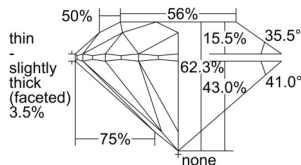

GIA®

FACSIMILE

GIA REPORT 6502313479

Verify this report at GIA.edu

GIA NATURAL DIAMOND DOSSIER®

August 29, 2024
GIA Report Number 6502313479
Shape and Cutting Style ..... Round Brilliant
Measurements ..... 4.31 - 4.34 x 2.69 mm

GRADING RESULTS

Carat Weight ..... 0.31 carat
Color Grade ..... E
Clarity Grade VS1
Cut Grade ..... Excellent

ADDITIONAL GRADING INFORMATION

Polish ..... Excellent
Symmetry ..... Excellent
Fluorescence ..... None
Clarity Characteristics ..... Crystal, Pinpoint
Inscription(s): GIA 6502313479

PROPORTIONS

GRADING SCALES

GIA COLOR SCALE	GIA CLARITY SCALE	GIA CUT SCALE	
D	FLAWLESS	EXCELLENT	
E	INTERNALLY FLAWLESS		
F		VVS₁	VERY GOOD
G	VVS₂		
H	VS₁	GOOD	
I	VS₂		
J	SI₁	FAIR	
K	SI₂		
L	I₁	POOR	
M	I₂		
N	I₃		
O			
P			
Q			
R			
S			
T			
U			
V			
W			
X			
Y			
Z