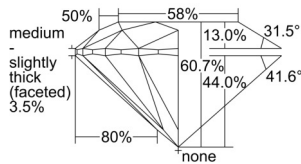

GIA®

FACSIMILE

GIA REPORT 6502313744

Verify this report at GIA.edu

GIA NATURAL DIAMOND DOSSIER®

September 02, 2024
GIA Report Number 6502313744
Shape and Cutting Style ..... Round Brilliant
Measurements ..... 3.73 - 3.75 x 2.27 mm

GRADING RESULTS

Carat Weight ..... 0.19 carat
Color Grade ..... E
Clarity Grade VVS1
Cut Grade ..... Excellent

ADDITIONAL GRADING INFORMATION

Polish ..... Excellent
Symmetry ..... Excellent
Fluorescence ..... None
Clarity Characteristics ..... Feather
Inscription(s): GIA 6502313744

PROPORTIONS

Profile to actual proportions

GRADING SCALES

GIA COLOR SCALE	GIA CLARITY SCALE	GIA CUT SCALE	
D	FLAWLESS	EXCELLENT	
E	INTERNALLY FLAWLESS		
F		VVS₁	VERY GOOD
G	VVS₂		
H	VS₁	GOOD	
I	VS₂		
J	SI₁	FAIR	
K	SI₂		
L	I₁	POOR	
M	I₂		
N	I₃		
O			
P			
Q			
R			
S			
T			
U			
V			
W			
X			
Y			
Z