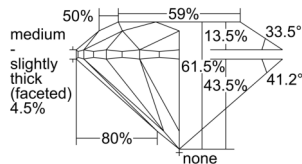

GIA®

FACSIMILE

GIA REPORT 6502314923

Verify this report at GIA.edu

GIA NATURAL DIAMOND DOSSIER®

September 03, 2024
GIA Report Number 6502314923
Shape and Cutting Style ..... Round Brilliant
Measurements ..... 4.83 - 4.87 x 2.98 mm

GRADING RESULTS

Carat Weight ..... 0.43 carat
Color Grade ..... H
Clarity Grade S11
Cut Grade ..... Excellent

ADDITIONAL GRADING INFORMATION

Polish ..... Excellent
Symmetry ..... Excellent
Fluorescence ..... Faint
Clarity Characteristics ..... Feather
Inscription(s): GIA 6502314923

PROPORTIONS

Profile to actual proportions