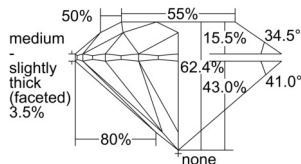

GIA®

FACSIMILE

GIA REPORT 6502318149

Verify this report at GIA.edu

GIA NATURAL DIAMOND DOSSIER®

August 30, 2024
GIA Report Number 6502318149
Shape and Cutting Style ..... Round Brilliant
Measurements ..... 5.66 - 5.70 x 3.55 mm

GRADING RESULTS

Carat Weight ..... 0.70 carat
Color Grade I
Clarity Grade VVS1
Cut Grade ..... Excellent

ADDITIONAL GRADING INFORMATION

Polish ..... Excellent
Symmetry ..... Excellent
Fluorescence ..... None
Clarity Characteristics ..... Feather
Inscription(s): GIA 6502318149

PROPORTIONS

Profile to actual proportions

GRADING SCALES

GIA COLOR SCALE	GIA CLARITY SCALE	GIA CUT SCALE	
D	FLAWLESS	EXCELLENT	
E	INTERNALLY FLAWLESS		
F		VVS₁	VERY GOOD
G	VVS₂		
H	VS₁	GOOD	
I	VS₂		
J	SI₁	FAIR	
K	SI₂		
L	I₁	POOR	
M	I₂		
N	I₃		
O			
P			
Q			
R			
S			
T			
U			
V			
W			
X			
Y			
Z