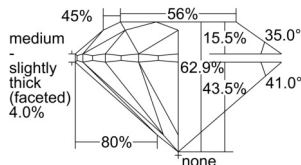

GIA®

FACSIMILE

GIA REPORT 6502321782

Verify this report at GIA.edu

GIA NATURAL DIAMOND DOSSIER®

August 30, 2024
GIA Report Number 6502321782
Shape and Cutting Style ..... Round Brilliant
Measurements ..... 5.38 - 5.40 x 3.39 mm

GRADING RESULTS

Carat Weight ..... 0.61 carat
Color Grade ..... F
Clarity Grade VS1
Cut Grade ..... Excellent

ADDITIONAL GRADING INFORMATION

Polish ..... Excellent
Symmetry ..... Excellent
Fluorescence ..... None
Clarity Characteristics ..... Cloud
Inscription(s): GIA 6502321782

PROPORTIONS

Profile to actual proportions

GRADING SCALES

GIA COLOR SCALE	GIA CLARITY SCALE	GIA CUT SCALE	
D	FLAWLESS	EXCELLENT	
E	INTERNALLY FLAWLESS		
F		VVS₁	VERY GOOD
G	VVS₂		
H	VS₁	GOOD	
I	VS₂		
J	SI₁	FAIR	
K	SI₂		
L	I₁	POOR	
M	I₂		
N	I₃		
O			
P			
Q			
R			
S			
T			
U			
V			
W			
X			
Y			
Z