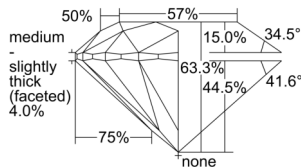

GIA®

FACSIMILE

GIA REPORT 6502321823

Verify this report at GIA.edu

GIA NATURAL DIAMOND DOSSIER®

August 30, 2024
GIA Report Number 6502321823
Shape and Cutting Style ..... Round Brilliant
Measurements ..... 5.33 - 5.37 x 3.39 mm

GRADING RESULTS

Carat Weight ..... 0.60 carat
Color Grade ..... D
Clarity Grade VVS1
Cut Grade ..... Excellent

ADDITIONAL GRADING INFORMATION

Polish ..... Excellent
Symmetry ..... Excellent
Fluorescence ..... Strong Blue
Clarity Characteristics..... Pinpoint, Indented Natural, Surface Graining

Inscription(s): GIA 6502321823

PROPORTIONS

Profile to actual proportions