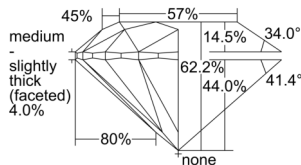

GIA®

FACSIMILE

GIA REPORT 6502322024

Verify this report at GIA.edu

GIA NATURAL DIAMOND DOSSIER®

September 18, 2024
GIA Report Number 6502322024
Shape and Cutting Style ..... Round Brilliant
Measurements ..... 4.59 - 4.61 x 2.86 mm

GRADING RESULTS

Carat Weight ..... 0.37 carat
Color Grade ..... H
Clarity Grade VS1
Cut Grade ..... Excellent

ADDITIONAL GRADING INFORMATION

Polish ..... Excellent
Symmetry ..... Excellent
Fluorescence ..... None
Clarity Characteristics ..... Cloud, Feather, Pinpoint
Inscription(s): GIA 6502322024

PROPORTIONS

Profile to actual proportions

GRADING SCALES

GIA COLOR SCALE	GIA CLARITY SCALE	GIA CUT SCALE
COLOURLESS	FLAWLESS	EXCELLENT
D	FLAWLESS	
E	FLAWLESS	VERY GOOD
F	FLAWLESS	
G	FLAWLESS	
H	FLAWLESS	
I	VVS₁	GOOD
J	VVS₂	
K	VS₁	FAIR
L	VS₂	
M	SI₁	
N	SI₂	POOR
O	I₁	
P	I₂	
Q	I₃	
R		
S		
T		
U		
V		
W		
X		
Y		
Z