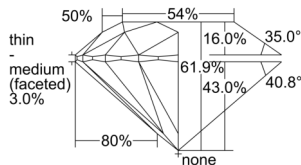

GIA®

FACSIMILE

GIA REPORT 6502323939

Verify this report at GIA.edu

GIA NATURAL DIAMOND DOSSIER®

August 30, 2024
GIA Report Number 6502323939
Shape and Cutting Style ..... Round Brilliant
Measurements ..... 5.47 - 5.50 x 3.40 mm

GRADING RESULTS

Carat Weight ..... 0.62 carat
Color Grade ..... D
Clarity Grade VVS2
Cut Grade ..... Excellent

ADDITIONAL GRADING INFORMATION

Polish ..... Excellent
Symmetry ..... Excellent
Fluorescence ..... None
Clarity Characteristics..... Needle, Pinpoint, Cloud
Inscription(s): GIA 6502323939

PROPORTIONS

Profile to actual proportions

GRADING SCALES

GIA COLOR SCALE	GIA CLARITY SCALE	GIA CUT SCALE
COLOURLESS	FLAWLESS	EXCELLENT
D	INTERNALLY FLAWLESS	
E	VVS₁	VERY GOOD
F		
G	VS₁	GOOD
H		
I	SI₁	FAIR
J		
K	I₁	POOR
L		
M	I₂	
N		
O	I₃	
P		
Q		
R		
S		
T		
U		
V		
W		
X		
Y		
Z