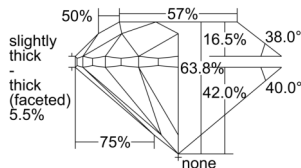

GIA®

FACSIMILE

GIA REPORT 6502325906

Verify this report at GIA.edu

GIA NATURAL DIAMOND DOSSIER®

September 02, 2024
GIA Report Number 6502325906
Shape and Cutting Style ..... Round Brilliant
Measurements ..... 4.15 - 4.20 x 2.67 mm

GRADING RESULTS

Carat Weight ..... 0.30 carat
Color Grade ..... G
Clarity Grade S11
Cut Grade ..... Very Good

ADDITIONAL GRADING INFORMATION

Polish ..... Very Good
Symmetry ..... Very Good
Fluorescence ..... None
Clarity Characteristics ..... Cloud
Inscription(s): GIA 6502325906

PROPORTIONS

Profile to actual proportions

GRADING SCALES

GIA COLOR SCALE

COLOURESS	D
	E
	F
	G
	H
	I
	J
NEAR COLOURESS	K
	L
FAIN	M
	N
	O
	P
VERY FAINT	Q
	R
	S
	T
	U
	V
	W
	X
	Y
LIGHT	Z

GIA CLARITY SCALE

VERY VERY SLIGHTLY INCLUDED	FLAWLESS
	INTERNALLY FLAWLESS
VERY SLIGHTLY INCLUDED	VVS₁
	VVS₂
SLIGHTLY INCLUDED	VS₁
	VS₂
INCLUDED	SI₁
	SI₂
	I₁
	I₂
	I₃

GIA CUT SCALE

EXCELLENT
VERY GOOD
GOOD
FAIR
POOR