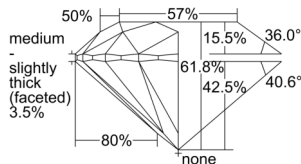

GIA®

FACSIMILE

GIA REPORT 6502327284

Verify this report at GIA.edu

GIA NATURAL DIAMOND DOSSIER®

September 02, 2024
GIA Report Number 6502327284
Shape and Cutting Style ..... Round Brilliant
Measurements ..... 4.32 - 4.35 x 2.68 mm

GRADING RESULTS

Carat Weight ..... 0.31 carat
Color Grade ..... E
Clarity Grade VS2
Cut Grade ..... Excellent

ADDITIONAL GRADING INFORMATION

Polish ..... Excellent
Symmetry ..... Excellent
Fluorescence ..... None
Clarity Characteristics ..... Cloud, Crystal
Inscription(s): GIA 6502327284

PROPORTIONS

Profile to actual proportions

GRADING SCALES

GIA COLOR SCALE	GIA CLARITY SCALE	GIA CUT SCALE
D	FLAWLESS	EXCELLENT
E	INTERNALLY FLAWLESS	
F	VVS₁	VERY GOOD
G		
H	VS₁	GOOD
I		
J	VS₂	FAIR
K		
L	SI₁	POOR
M		
N	I₁	
O		
P	I₂	
Q		
R	I₃	
S		
T		
U		
V		
W		
X		
Y		
Z