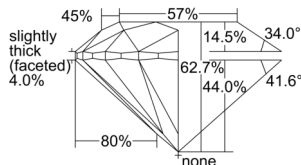

GIA®

FACSIMILE

GIA REPORT 6502328454

Verify this report at GIA.edu

GIA NATURAL DIAMOND DOSSIER®

September 03, 2024
GIA Report Number 6502328454
Shape and Cutting Style ..... Round Brilliant
Measurements ..... 4.29 - 4.30 x 2.69 mm

GRADING RESULTS

Carat Weight ..... 0.30 carat
Color Grade ..... F
Clarity Grade S11
Cut Grade ..... Excellent

ADDITIONAL GRADING INFORMATION

Polish ..... Excellent
Symmetry ..... Excellent
Fluorescence ..... None
Clarity Characteristics ..... Feather, Cloud
Inscription(s): GIA 6502328454

PROPORTIONS

Profile to actual proportions

GRADING SCALES

GIA COLOR SCALE	GIA CLARITY SCALE	GIA CUT SCALE	
D	FLAWLESS	EXCELLENT	
E	INTERNALLY FLAWLESS		
F		VVS₁	VERY GOOD
G	VVS₂		
H	VS₁	GOOD	
I	VS₂		
J	S1₁	FAIR	
K	S1₂		
L	I₁	POOR	
M	I₂		
N	I₃		
O			
P			
Q			
R			
S			
T			
U			
V			
W			
X			
Y			
Z