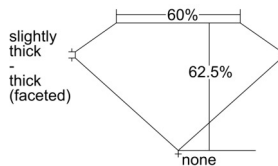

GIA®

FACSIMILE

GIA REPORT 6502328916

Verify this report at GIA.edu

GIA NATURAL DIAMOND DOSSIER®

September 02, 2024
GIA Report Number 6502328916
Shape and Cutting Style ..... Pear Brilliant
Measurements ..... 8.11 x 4.85 x 3.03 mm

GRADING RESULTS

Carat Weight ..... 0.70 carat
Color Grade ..... D
Clarity Grade VS1

ADDITIONAL GRADING INFORMATION

Polish ..... Excellent
Symmetry ..... Excellent
Fluorescence ..... None
Clarity Characteristics..... Crystal, Cloud, Needle, Pinpoint
Inscription(s): GIA 6502328916

PROPORTIONS

Profile not to actual proportions

GRADING SCALES

GIA COLOR SCALE		GIA CLARITY SCALE			
COLORLESS	D	VERY VERY SLIGHTLY INCLUDED	FLAWLESS		
	E		INTERNALLY FLAWLESS		
	F	VERY SLIGHTLY INCLUDED	VS₁		
	G		VS₂		
	H		VS₁		
	NEAR COLORLESS	I	SLIGHTLY INCLUDED	VS₂	
		J		SI₁	
		FAINT	K	INCLUDED	SI₂
			L		I₁
			M		I₂
VERT LIGHT	N	LIGHT	I₃		
	O				
	P				
	Q				
	R