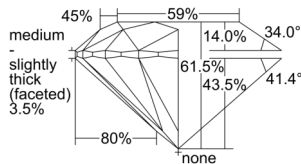

GIA®

FACSIMILE

GIA REPORT 6502329381

Verify this report at GIA.edu

GIA NATURAL DIAMOND DOSSIER®

September 02, 2024
GIA Report Number 6502329381
Shape and Cutting Style ..... Round Brilliant
Measurements ..... 3.64 - 3.65 x 2.24 mm

GRADING RESULTS

Carat Weight ..... 0.18 carat
Color Grade ..... D
Clarity Grade VVS2
Cut Grade ..... Excellent

ADDITIONAL GRADING INFORMATION

Polish ..... Excellent
Symmetry ..... Excellent
Fluorescence ..... None
Clarity Characteristics ..... Pinpoint
Inscription(s): GIA 6502329381

PROPORTIONS

Profile to actual proportions

GRADING SCALES

GIA COLOR SCALE	GIA CLARITY SCALE	GIA CUT SCALE	
D	FLAWLESS	EXCELLENT	
E	INTERNALLY FLAWLESS		
F		VVS₁	VERY GOOD
G	VVS₂		
H	VS₁	GOOD	
I	VS₂		
J	SI₁	FAIR	
K	SI₂		
L	I₁	POOR	
M	I₂		
N	I₃		
O			
P			
Q			
R			
S			
T			
U			
V			
W			
X			
Y			
Z