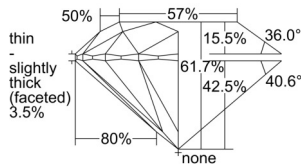

GIA®

FACSIMILE

GIA REPORT 6502329700

Verify this report at GIA.edu

GIA NATURAL DIAMOND DOSSIER®

September 02, 2024
GIA Report Number 6502329700
Shape and Cutting Style ..... Round Brilliant
Measurements ..... 4.52 - 4.54 x 2.79 mm

GRADING RESULTS

Carat Weight ..... 0.35 carat
Color Grade ..... F
Clarity Grade S11
Cut Grade ..... Excellent

ADDITIONAL GRADING INFORMATION

Polish ..... Excellent
Symmetry ..... Excellent
Fluorescence ..... Faint
Clarity Characteristics ..... Crystal, Feather
Inscription(s): GIA 6502329700

PROPORTIONS

Profile to actual proportions

GRADING SCALES

GIA COLOR SCALE	GIA CLARITY SCALE	GIA CUT SCALE	
D	FLAWLESS	EXCELLENT	
E	INTERNALLY FLAWLESS		
F		VVS₁	VERY GOOD
G	VVS₂		
H	VS₁	GOOD	
I	VS₂		
J	S1₁	FAIR	
K	S1₂		
L	I₁	POOR	
M	I₂		
N	I₃		
O			
P			
Q			
R			
S			
T			
U			
V			
W			
X			
Y			
Z