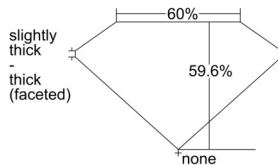

GIA®

FACSIMILE

GIA REPORT 6502329927

Verify this report at GIA.edu

GIA NATURAL DIAMOND DOSSIER®

September 02, 2024
GIA Report Number 6502329927
Shape and Cutting Style ..... Heart Brilliant
Measurements ..... 4.77 x 5.60 x 3.34 mm

GRADING RESULTS

Carat Weight ..... 0.50 carat
Color Grade ..... E
Clarity Grade VS2

ADDITIONAL GRADING INFORMATION

Polish ..... Excellent
Symmetry ..... Very Good
Fluorescence ..... Faint
Clarity Characteristics..... Crystal, Feather
Inscription(s): GIA 6502329927

PROPORTIONS

Profile not to actual proportions

GRADING SCALES

GIA COLOR SCALE		GIA CLARITY SCALE			
COLORLESS	D	VERY VERY SLIGHTLY INCLUDED	FLAWLESS		
	E		INTERNALLY FLAWLESS		
	F		VVS₁		
	NEAR COLORLESS	G	VERY SLIGHTLY INCLUDED	VVS₂	
		H		VS₁	
		FAINT	I	SLIGHTLY INCLUDED	VS₂
			J		SI₁
			K		SI₂
	LIGHT	L	INCLUDED	I₁	
		M		I₂	
N		I₃			
O					
P					
Q					
R					
S